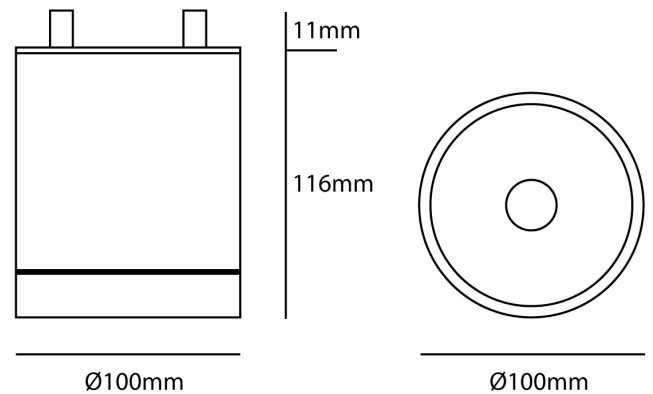

SI PL/MOB/9W/35D/WH

Moby Outdoor Ceiling Light

by

Moby is a simple modern outdoor ceiling light with a built in LED. IP65 rating for outdoor applications. Aluminium body with anti-corrosive coating. Moby is available with a 9W or 12W LED with 35 degree or 55 degree beam angle. 12W version includes mounting ring for flush installation. Available in white or anthracite finish. French designed.

Supplier	Studio Italia
Country	China
SKU	SI PL/MOB/9W/35D/WH
Finish	White
Version	9W - 35 degree beam

Product Dimensions

Materials	Aluminium	Source	9W Sharp LED	Colour Temp	3000K
Output	850lm	CRI	80	Emission	35 degree beam
IP Rating	IP65				