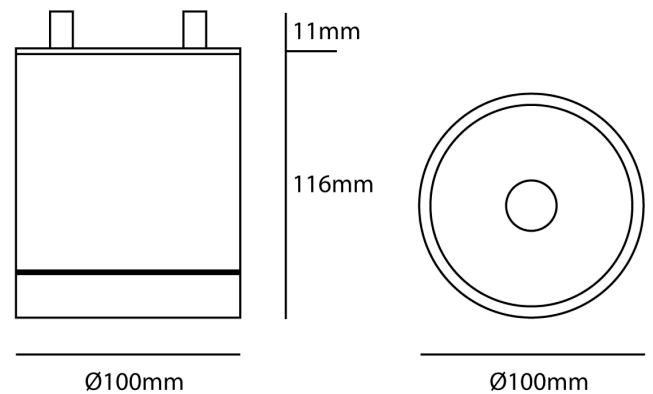

## Moby Outdoor Ceiling Light

by

Moby is a simple modern outdoor ceiling light with a built in LED. IP65 rating for outdoor applications. Aluminium body with anti-corrosive coating. Moby is available with a 9W or 12W LED with 35 degree or 55 degree beam angle. 12W version includes mounting ring for flush installation. Available in white or anthracite finish. French designed.

<b>Supplier</b>	Studio Italia
<b>Country</b>	China
<b>SKU</b>	CG PL/MOB/9W/55D/ANT
<b>Finish</b>	Anthracite
<b>Version</b>	9W - 55 degree beam

Product Dimensions

<b>Materials</b>	Aluminium
<b>Output</b>	850lm
<b>IP Rating</b>	IP65

<b>Source</b>	9W Sharp LED
<b>CRI</b>	80

<b>Colour Temp</b>	3000K
<b>Emission</b>	55 degree beam