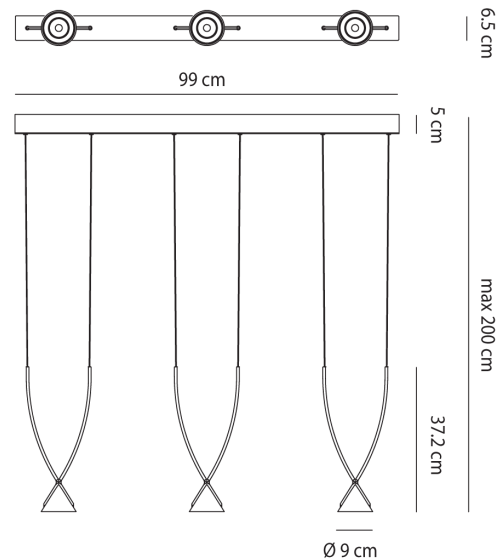

AX S/JEWEL/3/DIM/BK

Jewel Pendant

by Yonoh

Jewel is a collection of suspension lamps characterised by a double crossed arch which composes the pendant. The recycled ABS arch cradles an aluminium conical shape which houses the LED light source, creating an simple yet elegant feature within a space. Jewel can be installed individually or in series to create a more diffused beam. Available in single, 3 light or 10 light versions in black finish. Design by Yonoh for Axolight.

Designer	Yonoh
Supplier	Axo Light
Country	Italy
SKU	AX S/JEWEL/3/DIM/BK
Version	3 Light

Product Dimensions

Weight	5.2kg
Colour Temp	3000K
Emission	35 degree beam

Materials	Aluminium, nylon and recycled glass
Output	2013lm (TOTAL)
IP Rating	IP20

Source	3 x 9W LED
CRI	90
Dimming	1-10v