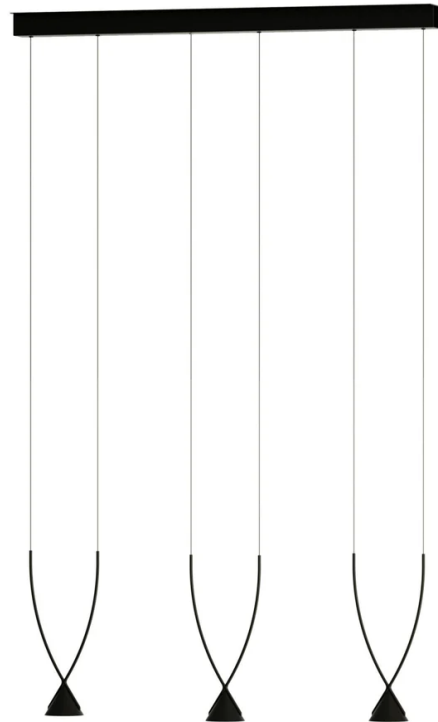

AX S/JEWEL/3/DIM/BK

Jewel Pendant

by Yonoh

Jewel is a collection of suspension lamps characterised by a double crossed arch which composes the pendant. The recycled ABS arch cradles an aluminium conical shape which houses the LED light source, creating an simple yet elegant feature within a space. Jewel can be installed individually or in series to create a more diffused beam. Available in single, 3 light or 10 light versions in black finish. Design by Yonoh for Axolight.

Designer	Yonoh
Supplier	Axo Light
Country	Italy
SKU	AX S/JEWEL/3/DIM/BK
Version	3 Light

Product Dimensions

Weight	5.2kg	Materials	Aluminium, nylon and recycled glass	Source	3 x 9W LED
Colour Temp	3000K	Output	2013lm (TOTAL)	CRI	90
Emission	35 degree beam	IP Rating	IP20	Dimming	1-10v