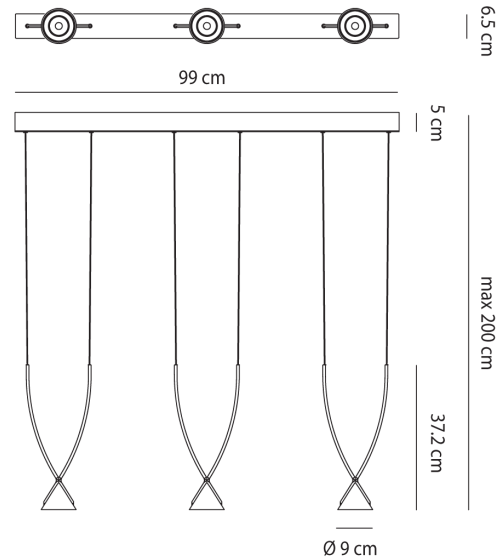

AX S/JEWEL/3/DIM/BK

Jewel Pendant

by Yonoh

Jewel is a collection of suspension lamps characterised by a double crossed arch which composes the pendant. The recycled ABS arch cradles an aluminium conical shape which houses the LED light source, creating an simple yet elegant feature within a space. Jewel can be installed individually or in series to create a more diffused beam. Available in single, 3 light or 10 light versions in black finish. Design by Yonoh for Axolight.

Designer	Yonoh
Supplier	Axo Light
Country	Italy
SKU	AX S/JEWEL/3/DIM/BK
Version	3 Light

Product Dimensions

Weight	5.2kg
Colour Temp	3000K
Emission	35 degree beam

Materials	Aluminium, nylon and recycled glass
Output	2013lm (TOTAL)
IP Rating	IP20

Source	3 x 9W LED
CRI	90
Dimming	1-10v