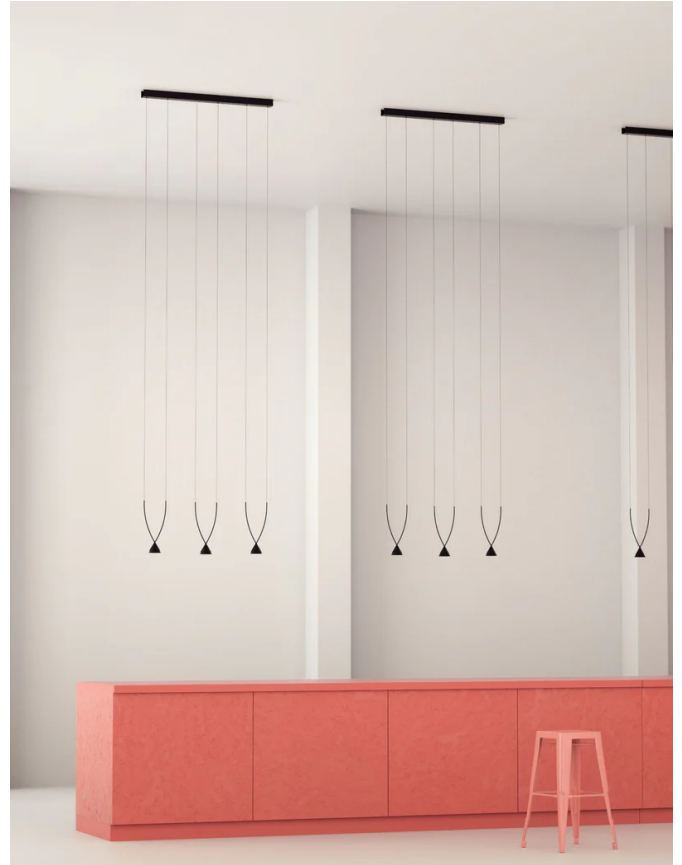

AX S/JEWEL/3/DIM/BK

Jewel Pendant

by Yonoh

Jewel is a collection of suspension lamps characterised by a double crossed arch which composes the pendant. The recycled ABS arch cradles an aluminium conical shape which houses the LED light source, creating an simple yet elegant feature within a space. Jewel can be installed individually or in series to create a more diffused beam. Available in single, 3 light or 10 light versions in black finish. Design by Yonoh for Axolight.

Designer	Yonoh
Supplier	Axo Light
Country	Italy
SKU	AX S/JEWEL/3/DIM/BK
Version	3 Light

Product Dimensions

Weight	5.2kg
Colour Temp	3000K
Emission	35 degree beam

Materials	Aluminium, nylon and recycled glass
Output	2013lm (TOTAL)
IP Rating	IP20