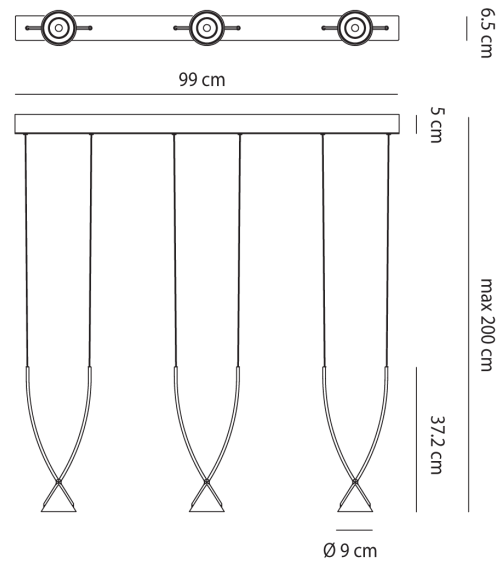

AX S/JEWEL/3/DIM/BK

Jewel Pendant

by Yonoh

Jewel is a collection of suspension lamps characterised by a double crossed arch which composes the pendant. The recycled ABS arch cradles an aluminium conical shape which houses the LED light source, creating an simple yet elegant feature within a space. Jewel can be installed individually or in series to create a more diffused beam. Available in single, 3 light or 10 light versions in black finish. Design by Yonoh for Axolight.

Designer	Yonoh
Supplier	Axo Light
Country	Italy
SKU	AX S/JEWEL/3/DIM/BK
Version	3 Light

Product Dimensions

Weight	5.2kg
Colour Temp	3000K
Emission	35 degree beam

Materials	Aluminium, nylon and recycled glass
Output	2013lm (TOTAL)
IP Rating	IP20

Source	3 x 9W LED
CRI	90
Dimming	1-10v