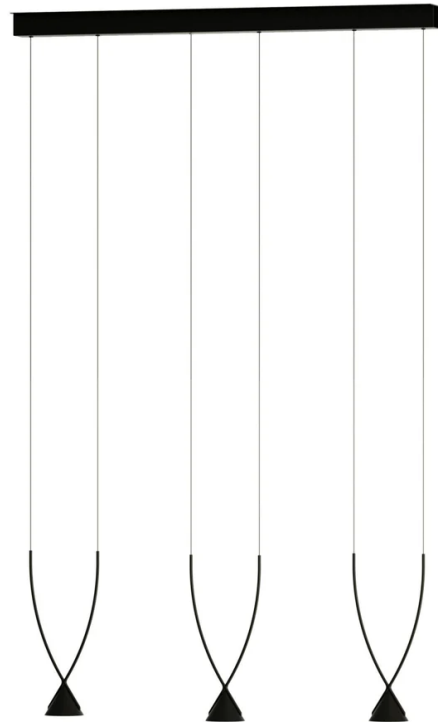

AX S/JEWEL/3/DIM/BK

Jewel Pendant

by Yonoh

Jewel is a collection of suspension lamps characterised by a double crossed arch which composes the pendant. The recycled ABS arch cradles an aluminium conical shape which houses the LED light source, creating an simple yet elegant feature within a space. Jewel can be installed individually or in series to create a more diffused beam. Available in single, 3 light or 10 light versions in black finish. Design by Yonoh for Axolight.

Designer	Yonoh
Supplier	Axo Light
Country	Italy
SKU	AX S/JEWEL/3/DIM/BK
Version	3 Light

Product Dimensions

Weight	5.2kg
Colour Temp	3000K
Emission	35 degree beam

Materials	Aluminium, nylon and recycled glass
Output	2013lm (TOTAL)
IP Rating	IP20

Source	3 x 9W LED
CRI	90
Dimming	1-10v