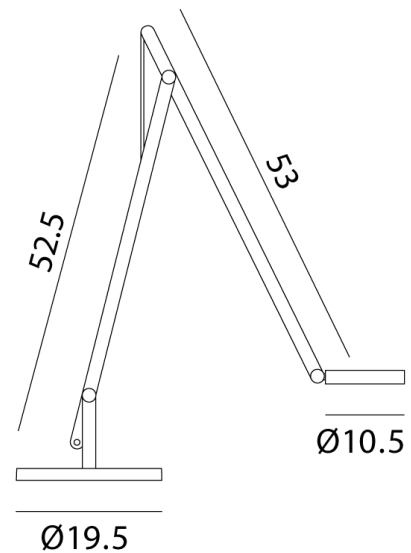

RO LT/STRING/T1/9W/GRAPHITE

## String T1 Table Lamp

by Dante Donegani and Giovanni Lauda

The String Table Lamp is a sleek light which features endless directional lighting thanks to its adjustable arm and rotatable head. The hidden push dimmer on the lamp head continues the simplistic design aesthetic while providing touch-sensitive adjustment of the LED light source. The String Table Lamp is available in various finish options. Each table lamp includes silver, black and orange cables which are easily interchangeable for different looks.

<b>Designer</b>	Dante Donegani and Giovanni Lauda
<b>Supplier</b>	Rotaliana
<b>Country</b>	Italy
<b>SKU</b>	RO LT/STRING/T1/9W/GRAPHITE
<b>Finish</b>	Graphite

**Product Dimensions**

<b>Weight</b>	6.42kg
<b>Colour Temp</b>	2700K
<b>Dimming</b>	Push button dimmer

<b>Materials</b>	Aluminium
<b>Output</b>	700lm

<b>Source</b>	9W LED
<b>CRI</b>	90