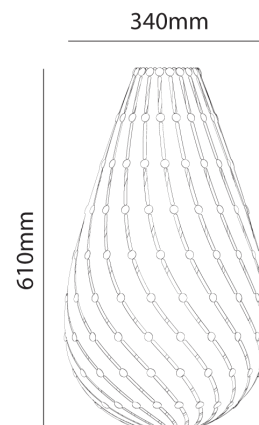

Ebb Pendant Family

by David Trubridge

The Ebb family of pendant lights was first launched as fully assembled lamps made from plastic and wood components. In 2015 they were redesigned as kitset which reduced the environmental impacts of shipping. Now the Ebb family of Swell, Bounce, Roll and Drop are made from Birch plywood, becoming an even more sustainable feature pendant light. Ebbs patterns are inspired by the lines of flowing water in streams and rivers.

Designer	David Trubridge
Supplier	David Trubridge
Country	New Zealand
SKU	DT DROP
Version	Drop

Product Dimensions

Weight	4.5kg
Dimming	Dependent on globe

Materials	Birch plywood
Notes	Flat packed for reduced environmental footprint