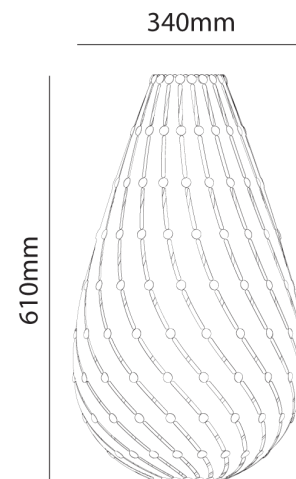

DT DROP

Ebb Pendant Family

by David Trubridge

The Ebb family of pendant lights was first launched as fully assembled lamps made from plastic and wood components. In 2015 they were redesigned as kitset which reduced the environmental impacts of shipping. Now the Ebb family of Swell, Bounce, Roll and Drop are made from Birch plywood, becoming an even more sustainable feature pendant light. Ebbs patterns are inspired by the lines of flowing water in streams and rivers.

Designer	David Trubridge
Supplier	David Trubridge
Country	New Zealand
SKU	DT DROP
Version	Drop

Product Dimensions

Weight	4.5kg	Materials	Birch plywood	Source	1 x E27 77W (Max)
Dimming	Dependent on globe	Notes	Flat packed for reduced environmental footprint		