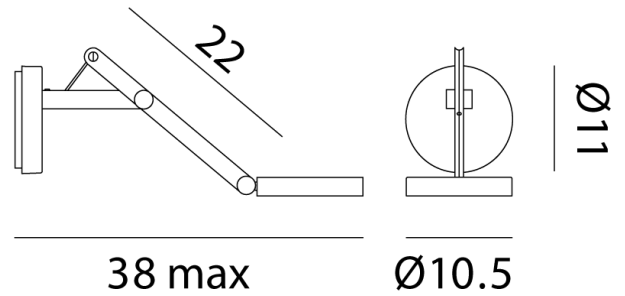

## String W0 Wall Lamp

by Dante Donegani and Giovanni Lauda

The String W0 Wall light is part of the String collection by Rotaliana. The adjustable head made with moulded plastic is easily handled and offers flexibility in positioning the direction of the light beam. The structure of the two arms is made of extruded aluminum. The movement is balanced by the elastic cable, sheathed in synthetic coloured fabric. The String W0 also features a push sensitive dimmer that controls the light source. The String comes in Silver or Matte White or Black with White, Black or Orange fabric cabling.

<b>Designer</b>	Dante Donegani and Giovanni Lauda
<b>Supplier</b>	Rotaliana
<b>Country</b>	Italy
<b>SKU</b>	RO A/STRING/W0/WH/SIL
<b>Finish</b>	White
<b>Cable Colour</b>	Silver

Product Dimensions

<b>Weight</b>	0.9kg
<b>Colour Temp</b>	2700K
<b>IP Rating</b>	IP20