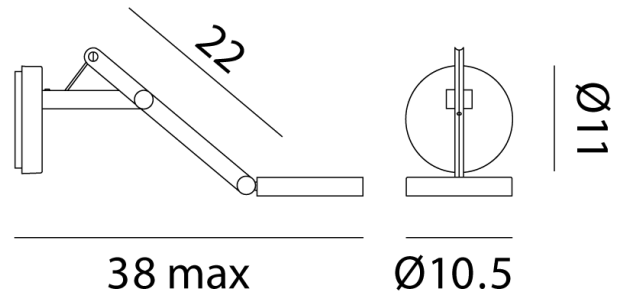

RO A/STRING/W0/WH/SIL

String W0 Wall Lamp

by Dante Donegani and Giovanni Lauda

The String W0 Wall light is part of the String collection by Rotaliana. The adjustable head made with moulded plastic is easily handled and offers flexibility in positioning the direction of the light beam. The structure of the two arms is made of extruded aluminum. The movement is balanced by the elastic cable, sheathed in synthetic coloured fabric. The String W0 also features a push sensitive dimmer that controls the light source. The String comes in Silver or Matte White or Black with White, Black or Orange fabric cabling.

Designer	Dante Donegani and Giovanni Lauda
Supplier	Rotaliana
Country	Italy
SKU	RO A/STRING/W0/WH/SIL
Finish	White
Cable Colour	Silver

Product Dimensions

Weight	0.9kg
Colour Temp	2700K
IP Rating	IP20

Materials	Aluminium
Output	700lm
Dimming	Push button dimmer