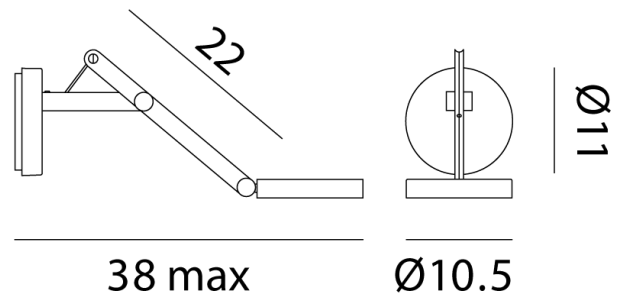

RO A/STRING/W0/WH/SIL

String W0 Wall Lamp

by Dante Donegani and Giovanni Lauda

The String W0 Wall light is part of the String collection by Rotaliana. The adjustable head made with moulded plastic is easily handled and offers flexibility in positioning the direction of the light beam. The structure of the two arms is made of extruded aluminum. The movement is balanced by the elastic cable, sheathed in synthetic coloured fabric. The String W0 also features a push sensitive dimmer that controls the light source.

Designer	Dante Donegani and Giovanni Lauda
Supplier	Rotaliana
Country	Italy
SKU	RO A/STRING/W0/WH/SIL
Finish	White
Cable Colour	Silver

Product Dimensions

Weight	0.9kg
Colour Temp	2700K
IP Rating	IP20

Materials	Aluminium
Output	700lm
Dimming	Push button dimmer