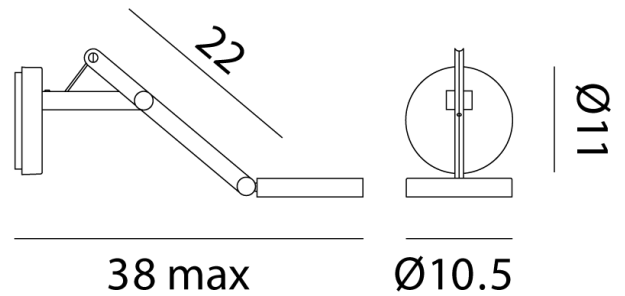

String W0 Wall Lamp

by Dante Donegani and Giovanni Lauda

The String W0 Wall light is part of the String collection by Rotaliana. The adjustable head made with moulded plastic is easily handled and offers flexibility in positioning the direction of the light beam. The structure of the two arms is made of extruded aluminum. The movement is balanced by the elastic cable, sheathed in synthetic coloured fabric. The String W0 also features a push sensitive dimmer that controls the light source. The String comes in Silver or Matte White or Black with White, Black or Orange fabric cabling.

Designer	Dante Donegani and Giovanni Lauda
Supplier	Rotaliana
Country	Italy
SKU	RO A/STRING/W0/WH/SIL
Finish	White
Cable Colour	Silver

Product Dimensions

Weight	0.9kg
Colour Temp	2700K
IP Rating	IP20

Materials	Aluminium
Output	700lm
Dimming	Push button dimmer