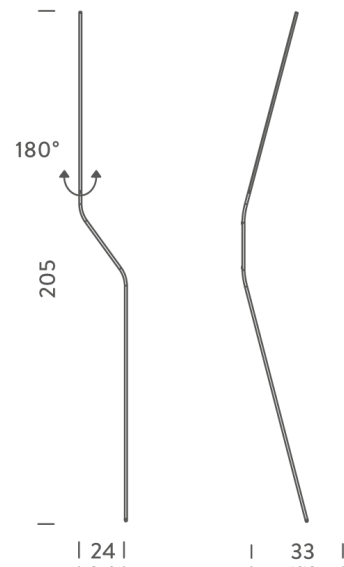

## Neo Floor Lamp

by Bernhard Osann

Neo by Bernhard Osann is an LED floor lamp with a boldly minimalist aesthetic. Designed to gracefully rest against a wall, Neo is composed of a curved steel structure and a terminal lighting unit that rotates up to 180 degrees providing adjustable indirect lighting. Structure and lighting unit in matt black painted aluminium. Features a pedal switch/dimmer for simple operation with a wall-fixing accessory available on request. Winner of a 2020 Wallpaper\* Design Awards.

<b>Designer</b>	Bernhard Osann
<b>Supplier</b>	Nemo
<b>Country</b>	Italy
<b>SKU</b>	NE PT/NEO/2700K/BLACK
<b>Finish</b>	Black

Product Dimensions

<b>Weight</b>	1kg
<b>Colour Temp</b>	2700K
<b>Emission</b>	orientable