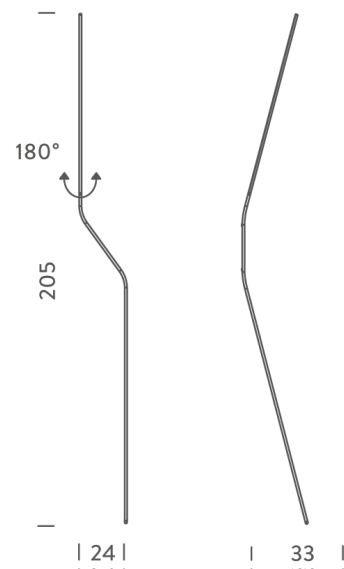

NE PT/NEO/2700K/BLACK

Neo Floor Lamp

by Bernhard Osann

Neo by Bernhard Osann is an LED floor lamp with a boldly minimalist aesthetic. Designed to gracefully rest against a wall, Neo is composed of a curved steel structure and a terminal lighting unit that rotates up to 180 degrees providing adjustable indirect lighting. Structure and lighting unit in matt black painted aluminium. Features a pedal switch/dimmer for simple operation with a wall-fixing accessory available on request. Winner of a 2020 Wallpaper* Design Awards.

Designer	Bernhard Osann
Supplier	Nemo
Country	Italy
SKU	NE PT/NEO/2700K/BLACK
Finish	Black

Product Dimensions

Weight	1kg
Colour Temp	2700K
Emission	orientable

Materials	Aluminium
Output	600lm
IP Rating	IP20