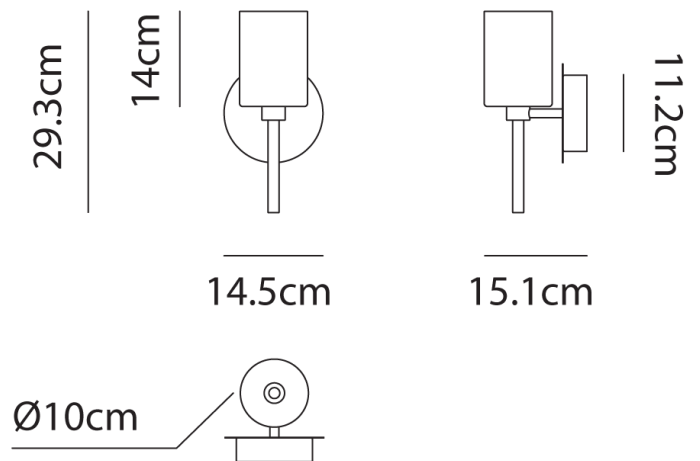

AX A/SPILLRAY/RD

Spillray Wall Light

by Manuel & Vanessa Vivian

The Spillray collection of wall lamps is an elegant shape play on upturned goblets. The diffusers are made of glass with chrome-plated metal frame, gracefully illuminating any area. Available in several finish options.

Designer	Manuel & Vanessa Vivian
Supplier	Axo Light
Country	Italy
SKU	AX A/SPILLRAY/RD
Finish	Red

Product Dimensions

Weight	1.2kg
IP Rating	IP20

Materials	Glass
Dimming	Dependent on globe

Source	1 x G4 20W
---------------	------------