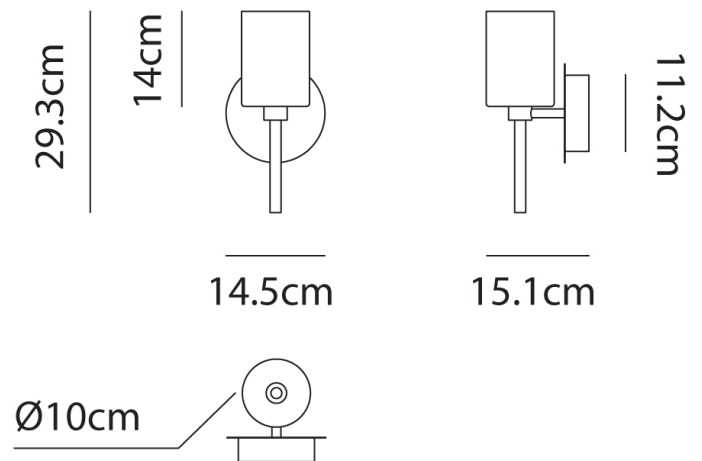

AX A/SPILLRAY/RD

Spillray Wall Light

by Manuel & Vanessa Vivian

The Spillray collection of wall lamps is an elegant shape play on upturned goblets. The diffusers are made of glass with chrome-plated metal frame, gracefully illuminating any area. Available in several finish options.

Designer	Manuel & Vanessa Vivian
Supplier	Axo Light
Country	Italy
SKU	AX A/SPILLRAY/RD
Finish	Red

Product Dimensions

Weight	1.2kg
IP Rating	IP20

Materials	Glass
Dimming	Dependent on globe

Source	1 x G4 20W
---------------	------------