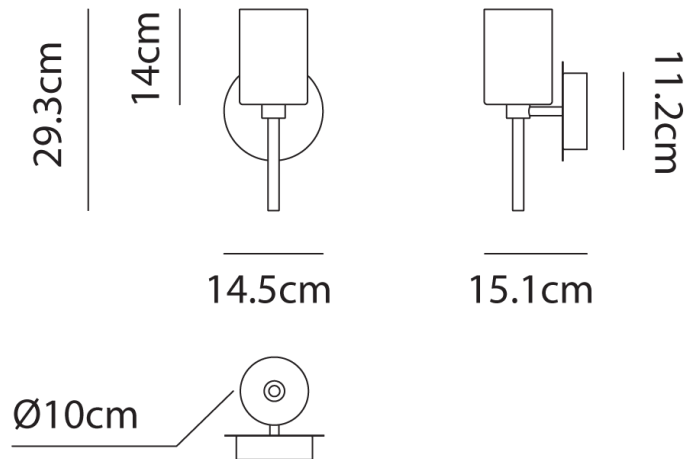

### Product Dimensions

<b>Weight</b>	1.2kg
<b>IP Rating</b>	IP20

<b>Materials</b>	Glass
<b>Dimming</b>	Dependent on globe

<b>Source</b>	1 x G4 20W
---------------	------------