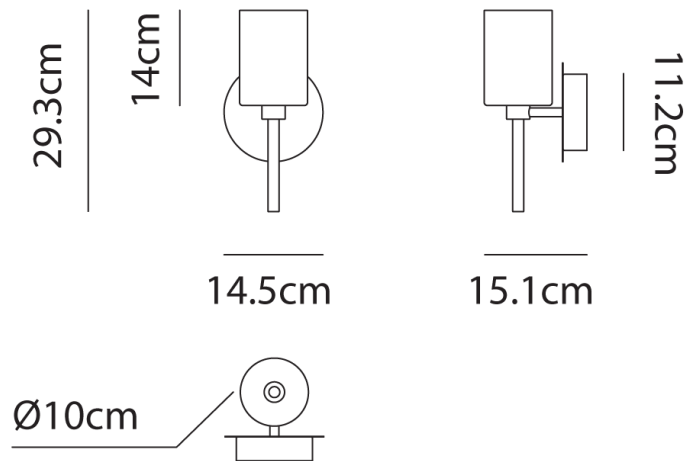

Spillray Wall Light

by Manuel & Vanessa Vivian

The Spillray collection of wall lamps is an elegant shape play on upturned goblets. The diffusers are made of glass with chrome-plated metal frame, gracefully illuminating any area. Available in several finish options.

Designer	Manuel & Vanessa Vivian
Supplier	Axo Light
Country	Italy
SKU	AX A/SPILLRAY/RD
Finish	Red

Product Dimensions

Weight	1.2kg
IP Rating	IP20

Materials	Glass
Dimming	Dependent on globe

Source	1 x G4 20W
--------	------------