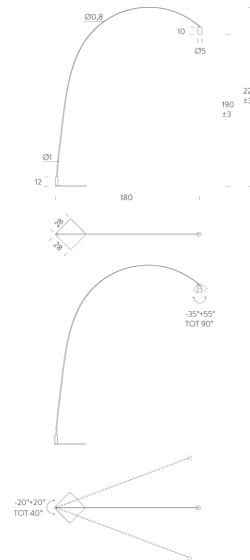

NE PT/FOX/2700K/BLACK

Fox Floor Lamp

by Bernhard Osann

Fox is a dimmable LED floor lamp which playfully incorporates movement, flexibility and balance on different levels. A slewing arc and directable cylindric head allows flexible orientation of the light beam for a consistent warm diffused light. Steel structure and base aluminium head in painted matte black. Created by Hamburg based industrial designer Bernhard Osann for Nemo Lighting, the Fox lamp encompasses his hallmark simplistic style, which celebrates clean, minimal lines.

Designer	Bernhard Osann
Supplier	Nemo
Country	Italy
SKU	NE PT/FOX/2700K/BLACK
Colour Temp	2700K

Product Dimensions

Weight	8kg
Colour Temp	2700K
Emission	40 degree beam, orientable
Notes	Dimmer on cable

Materials	Aluminium
Output	839lm
IP Rating	IP20

Source	15W LED
CRI	90
Dimming	Push button dimmer