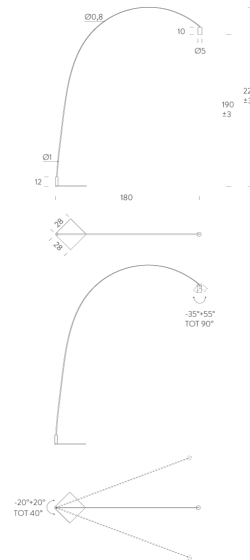

# Fox Floor Lamp

by Bernhard Osann

Fox is a dimmable LED floor lamp which playfully incorporates movement, flexibility and balance on different levels. A slewing arc and directable cylindric head allows flexible orientation of the light beam for a consistent warm diffused light. Steel structure and base aluminium head in painted matte black. Created by Hamburg based industrial designer Bernhard Osann for Nemo Lighting, the Fox lamp encompasses his hallmark simplistic style, which celebrates clean, minimal lines.

### Product Dimensions

<b>Weight</b>	8kg
<b>Colour Temp</b>	2700K
<b>Emission</b>	40 degree beam, orientable
<b>Notes</b>	Dimmer on cable

<b>Materials</b>	Aluminium
<b>Output</b>	839lm
<b>IP Rating</b>	IP20