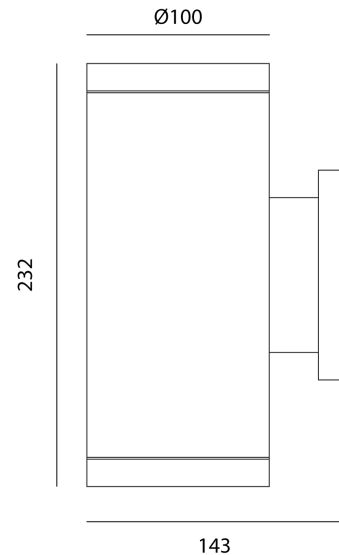

SI A/MOBY/DBL/2x9W/35D/ANT

Moby Up + Down Outdoor Wall Light

by

Moby Up + Down is a minimalist outdoor wall light. Two in-built 9W LEDs provide indirect illumination upwards and downwards. Moby has an ingress protection of IP65 and an impact protection of IK06 for outdoor applications. Aluminium body with anti-corrosive coating. Available with 35 degree or 55 degree beam angle in anthracite finish. French designed.

| | |
|-----------------|----------------------------|
| Supplier | Studio Italia |
| Country | China |
| SKU | SI A/MOBY/DBL/2x9W/35D/ANT |
| Version | 35 degree beam |

Product Dimensions

| | | | | | |
|------------------|-------------|----------------|---------------|--------------------|----------------------------------|
| Materials | Aluminium | Source | 2 x 9W LED | Colour Temp | 3000K |
| Output | 1900lm | CRI | >80 | Emission | Up + down, 35 degree beam spread |
| IP Rating | IP65 / IK06 | Dimming | Trailing Edge | | |