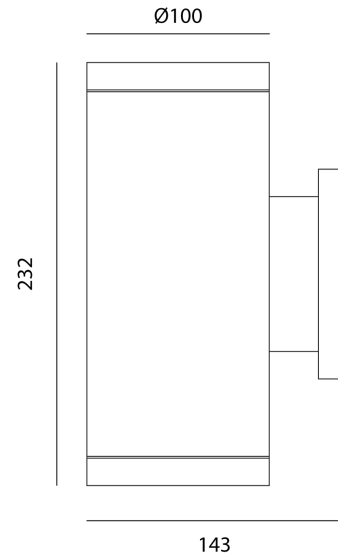

SI A/MOBY/DBL/2x9W/35D/ANT

Moby Up + Down Outdoor Wall Light

by

Moby Up + Down is a minimalist outdoor wall light. Two in-built 9W LEDs provide indirect illumination upwards and downwards. Moby has an ingress protection of IP65 and an impact protection of IK06 for outdoor applications. Aluminium body with anti-corrosive coating. Available with 35 degree or 55 degree beam angle in anthracite finish. French designed.

Supplier	Studio Italia
Country	China
SKU	SI A/MOBY/DBL/2x9W/35D/ANT
Version	35 degree beam

Product Dimensions

Materials	Aluminium	Source	2 x 9W LED	Colour Temp	3000K
Output	1900lm	CRI	>80	Emission	Up + down, 35 degree beam spread
IP Rating	IP65 / IK06	Dimming	Trailing Edge		