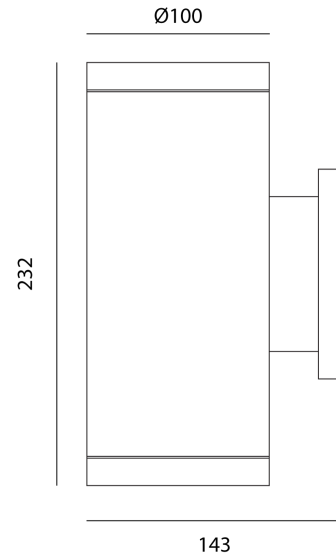

SI A/MOBY/DBL/2x9W/35D/ANT

Moby Up + Down Outdoor Wall Light

by

Moby Up + Down is a minimalist outdoor wall light. Two in-built 9W LEDs provide indirect illumination upwards and downwards. Moby has an ingress protection of IP65 and an impact protection of IK06 for outdoor applications. Aluminium body with anti-corrosive coating. Available with 35 degree or 55 degree beam angle in anthracite finish. French designed.

Supplier	Studio Italia
Country	China
SKU	SI A/MOBY/DBL/2x9W/35D/ANT
Version	35 degree beam

Product Dimensions

Materials	Aluminium	Source	2 x 9W LED	Colour Temp	3000K
Output	1900lm	CRI	>80	Emission	Up + down, 35 degree beam spread
IP Rating	IP65 / IK06	Dimming	Trailing Edge		