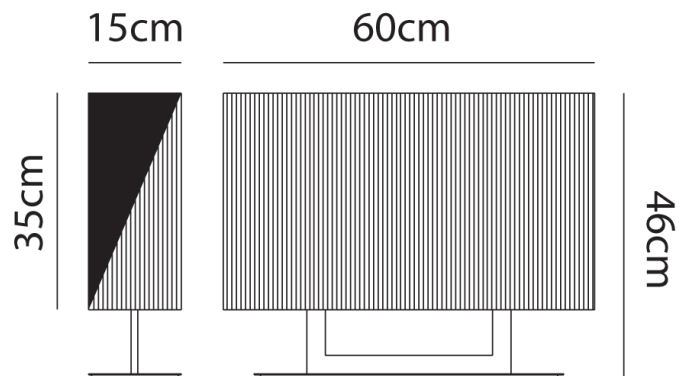

Designer Manuel & Vanessa Vivian

Supplier Axo Light

Country Italy

SKU AX LT/CLAV/G/T

Finish Tobacco

Product Dimensions

Weight 8kg

Materials Hand-made silken thread shade, metal frame