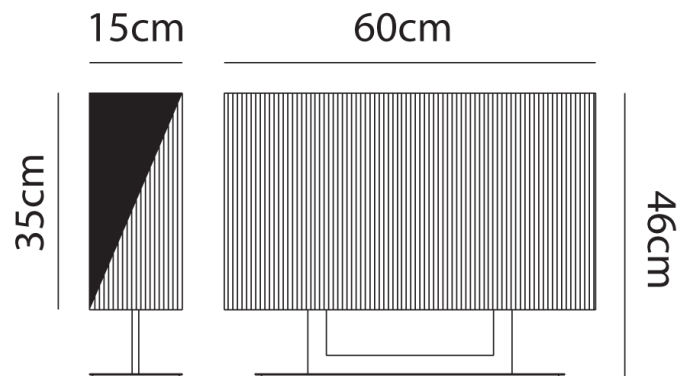

Designer Manuel & Vanessa Vivian

Supplier Axo Light

Country Italy

SKU AX LT/CLAV/G/W

Finish White

Product Dimensions

Weight 8kg

Materials Hand-made silken thread shade, metal frame