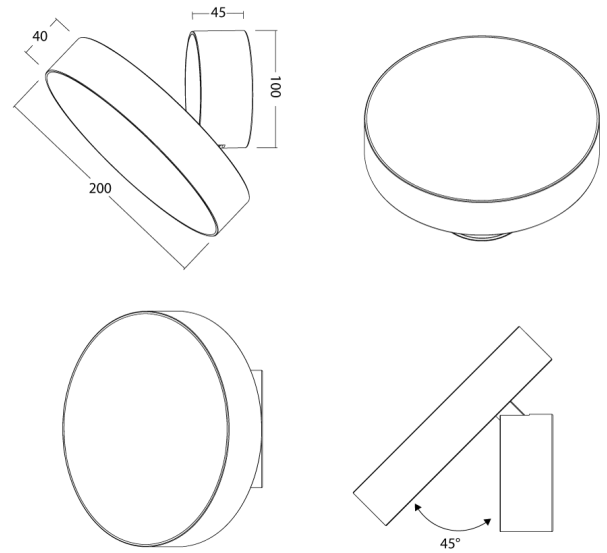

SI PL/LUNA/BK

Luna Adjustable Ceiling Light

by

Luna adjustable ceiling light with a 25W LED source. Aluminium construction with frosted glass for a diffused emission. Available in black or white finish. TRIAC dimmable.

Supplier	Studio Italia
Country	China
SKU	SI PL/LUNA/BK
Finish	Black

Product Dimensions

Materials	Aluminium	Source	25W LED	Colour Temp	3000K
Output	1900lm	CRI	90	Emission	Diffused
IP Rating	IP20	Dimming	TRIAC		