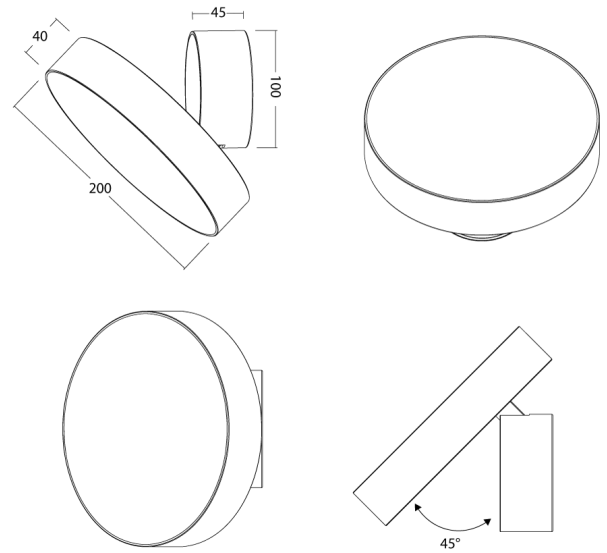

SI PL/LUNA/BK

Luna Adjustable Ceiling Light

by

Luna adjustable ceiling light with a 25W LED source.
Aluminium construction with frosted glass for a diffused
emission. Available in black or white finish. TRIAC dimmable.

Supplier	Studio Italia
Country	China
SKU	SI PL/LUNA/BK
Finish	Black

Product Dimensions

Materials	Aluminium	Source	25W LED	Colour Temp	3000K
Output	1900lm	CRI	90	Emission	Diffused
IP Rating	IP20	Dimming	TRIAC		