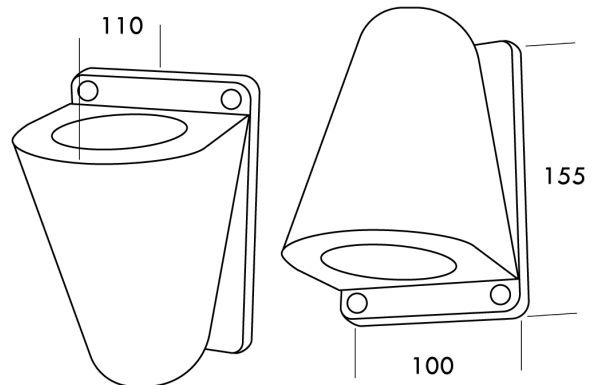

SI A/BOSS/10W/ANT

Boss Outdoor Wall Light

by

Boss surface mounted outdoor wall light with in-built LED. Aluminium body coated with a salt resistant finish. Boss has an ingress protection of IP65 and an impact protection of IK06 for outdoor applications. Available in anthracite finish. French designed. Phase dimming.

Supplier	Studio Italia
Country	China
SKU	SI A/BOSS/10W/ANT
Finish	Anthracite

Product Dimensions

Materials	Aluminium	Source	10W LED	Colour Temp	3000K
Output	650lm	CRI	80	Emission	Up or down
IP Rating	IP65 / IK06	Dimming	PHASE		