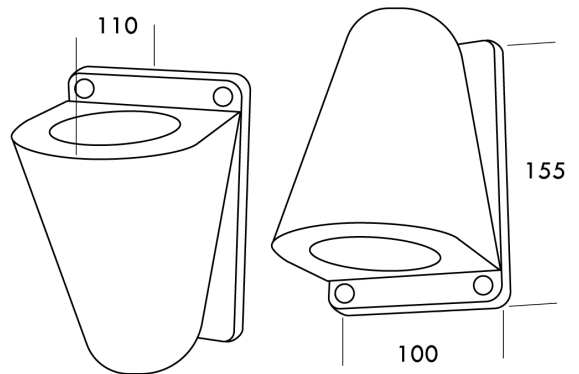

## Boss Outdoor Wall Light

by Studio Italia

Boss surface mounted outdoor wall light with in-built LED. Aluminium body coated with a salt resistant finish. IP65 rated fitting. Available in anthracite finish. French designed. Phase dimming.

<b>Supplier</b>	Studio Italia
<b>Country</b>	China
<b>SKU</b>	CG A/BOSS/10W/ANT
<b>Finish</b>	Anthracite

### Product Dimensions

<b>Materials</b>	Aluminium	<b>Source</b>	10W LED	<b>Colour Temp</b>	3000K
<b>Output</b>	650lm	<b>CRI</b>	80	<b>Emission</b>	Up or down
<b>IP Rating</b>	IP65	<b>Dimming</b>	PHASE		