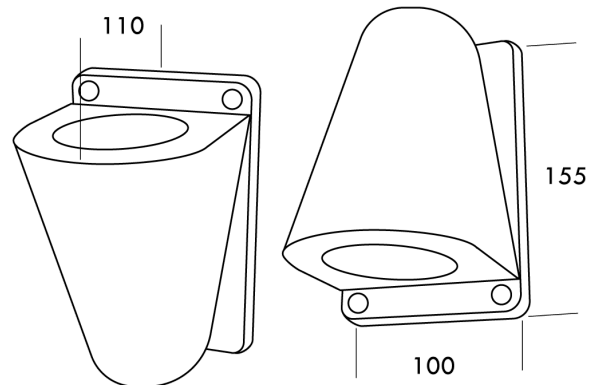

SI A/BOSS/10W/ANT

Boss Outdoor Wall Light

by

Boss surface mounted outdoor wall light with in-built LED. Aluminium body coated with a salt resistant finish. Boss has an ingress protection of IP65 and an impact protection of IK06 for outdoor applications. Available in anthracite finish. French designed. Phase dimming.

Supplier	Studio Italia
Country	China
SKU	SI A/BOSS/10W/ANT
Finish	Anthracite

Product Dimensions

Materials	Aluminium	Source	10W LED	Colour Temp	3000K
Output	650lm	CRI	80	Emission	Up or down
IP Rating	IP65 / IK06	Dimming	PHASE		