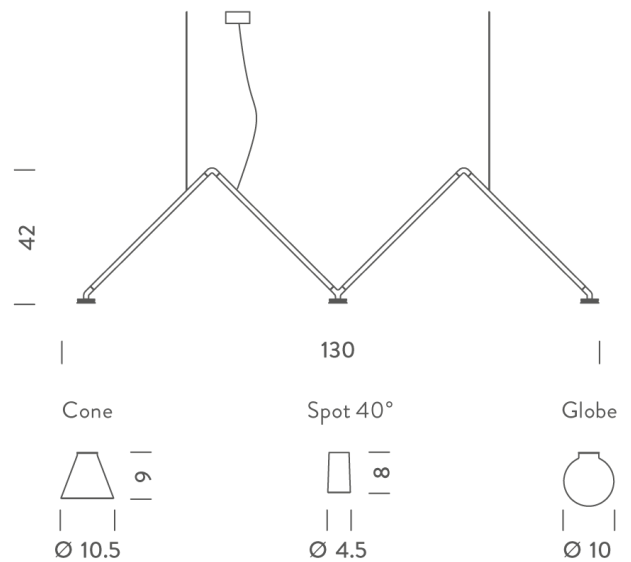

NE S/DABLIU/SPOT40/3000K/BLACK/BLACK

Dabliu Pendant

by

Dabliu is composed of a slender aluminium structure with three LED light points available in three different diffuser options. A 40 degree spot version provides punctual lighting, while a version with spherical diffuser in opal blown glass and a version with a metallic cone in burnished gold and black finish offers a diffused illumination.

Supplier	Nemo
Country	Italy
SKU	NE S/DABLIU/SPOT40/3000K/BLACK/BLACK
Version	Spot
Colour Temp	3000K

Product Dimensions

Weight	5kg
Colour Temp	3000K
Emission	40 degree beam, diffused downlight

Materials	Aluminium
Output	3 x 400lm
IP Rating	IP20

Source	3 x 5W LED
CRI	90
Dimming	1-10v