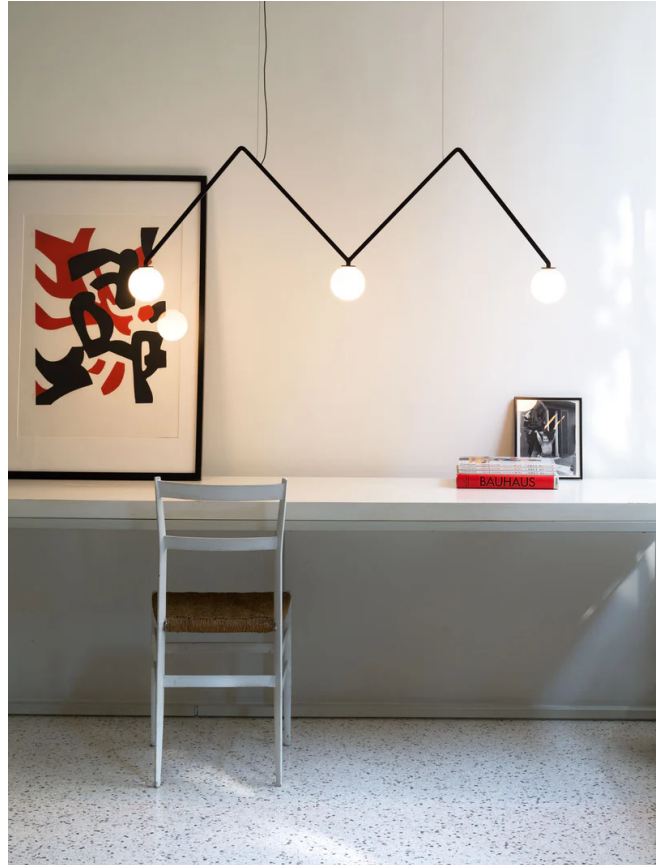

NE S/DABLIU/SPOT40/3000K/BLACK/BLACK

Dabliu Pendant

by

Dabliu is composed of a slender aluminium structure with three LED light points available in three different diffuser options. A 40 degree spot version provides punctual lighting, while a version with spherical diffuser in opal blown glass and a version with a metallic cone in burnished gold and black finish offers a diffused illumination.

Supplier	Nemo
Country	Italy
SKU	NE S/DABLIU/SPOT40/3000K/BLACK/BLACK
Version	Spot
Colour Temp	3000K

Product Dimensions

Weight	5kg
Colour Temp	3000K
Emission	40 degree beam, diffused downlight

Materials	Aluminium
Output	3 x 400lm
IP Rating	IP20