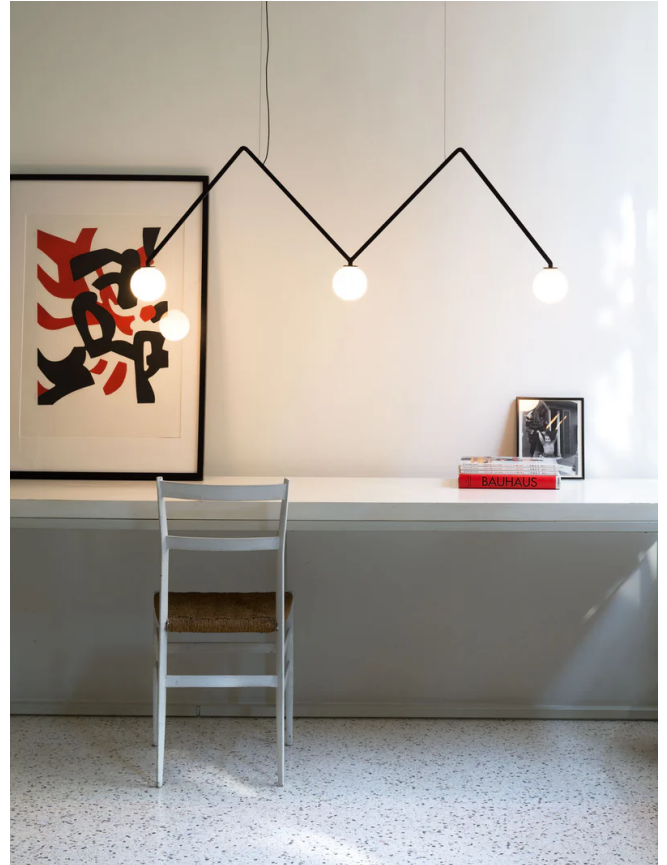

NE S/DABLIU/GLOBE/3000K/BLACK/WHITE

Dabliu Pendant

by

Dabliu is composed of a slender aluminium structure with three LED light points available in three different diffuser options. A 40 degree spot version provides punctual lighting, while a version with spherical diffuser in opal blown glass and a version with a metallic cone in burnished gold and black finish offers a diffused illumination.

Supplier	Nemo
Country	Italy
SKU	NE S/DABLIU/GLOBE/3000K/BLACK/WHITE
Version	Globe
Colour Temp	3000K

Product Dimensions

Weight	5kg	Materials	Aluminium	Source	3 x 5W LED
Colour Temp	3000K	Output	3 x 400lm	CRI	90
Emission	diffused downlight	IP Rating	IP20	Dimming	1-10v