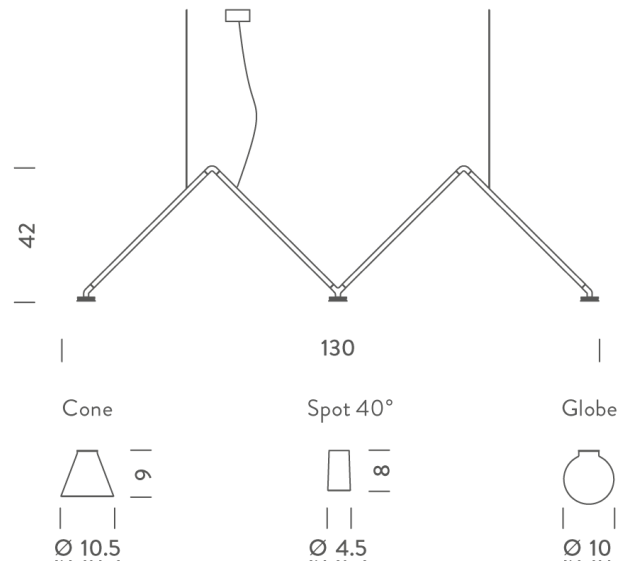

NE S/DABLIU/GLOBE/3000K/BLACK/WHITE

Dabliu Pendant

by

Dabliu is composed of a slender aluminium structure with three LED light points available in three different diffuser options. A 40 degree spot version provides punctual lighting, while a version with spherical diffuser in opal blown glass and a version with a metallic cone in burnished gold and black finish offers a diffused illumination.

Supplier	Nemo
Country	Italy
SKU	NE S/DABLIU/GLOBE/3000K/BLACK/WHITE
Version	Globe
Colour Temp	3000K

Product Dimensions

Weight	5kg
Colour Temp	3000K
Emission	diffused downlight

Materials	Aluminium
Output	3 x 400lm
IP Rating	IP20

Source	3 x 5W LED
CRI	90
Dimming	1-10v