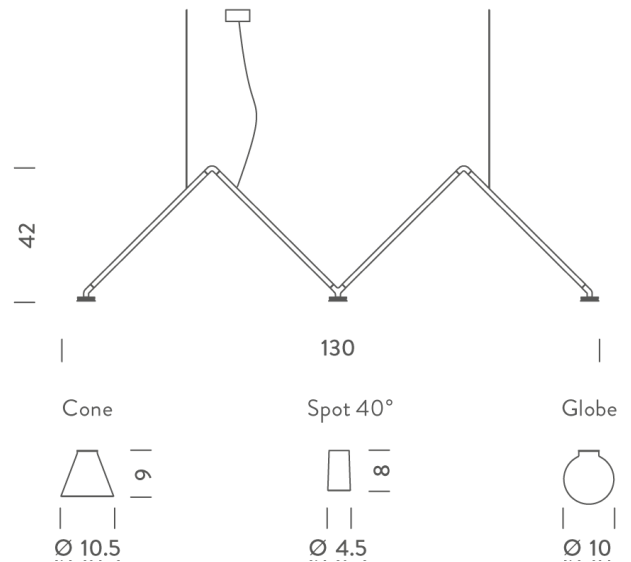

## Dabliu Pendant

by

Dabliu is composed of a slender aluminium structure with three LED light points available in three different diffuser options. A 40 degree spot version provides punctual lighting, while a version with spherical diffuser in opal blown glass and a version with a metallic cone in burnished gold and black finish offers a diffused illumination.

### Product Dimensions

<b>Weight</b>	5kg
<b>Colour Temp</b>	3000K
<b>Emission</b>	diffused downlight

<b>Materials</b>	Aluminium
<b>Output</b>	3 x 400lm
<b>IP Rating</b>	IP20

<b>Source</b>	3 x 5W LED
<b>CRI</b>	90
<b>Dimming</b>	1-10v