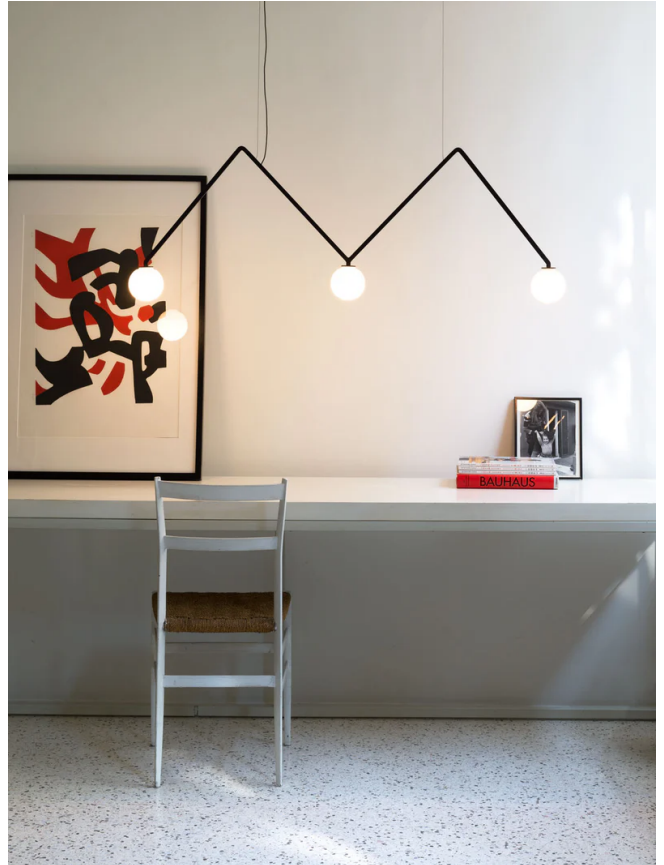

NE S/DABLIU/GLOBE/3000K/BLACK/WHITE

## Dabliu Pendant

by

Dabliu is composed of a slender aluminium structure with three LED light points available in three different diffuser options. A 40 degree spot version provides punctual lighting, while a version with spherical diffuser in opal blown glass and a version with a metallic cone in burnished gold and black finish offers a diffused illumination.