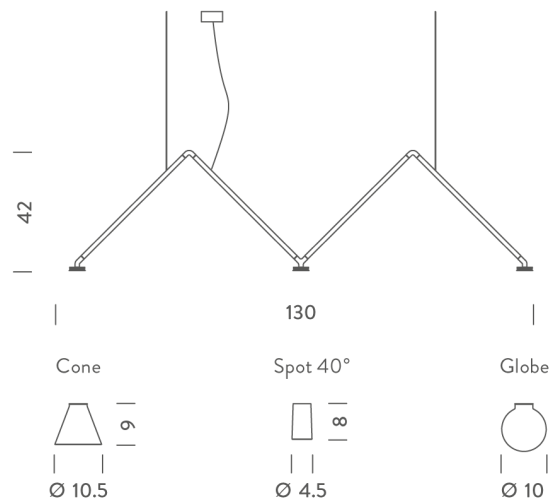

## Dabliu Pendant

by Nemo

Dabliu is composed of a slender aluminium structure with three LED light points available in three different diffuser options. A 40 degree spot version provides punctual lighting, while a version with spherical diffuser in opal blown glass and a version with a metallic cone in burnished gold and black finish offers a diffused illumination.

<b>Supplier</b>	Nemo
<b>Country</b>	Italy
<b>SKU</b>	NE S/DABLIU/GLOBE/3000K/BLACK/WHITE
<b>Version</b>	Globe
<b>Colour Temp</b>	3000K

### Product Dimensions

<b>Weight</b>	2.5kg
<b>Colour Temp</b>	3000K
<b>Emission</b>	diffused downlight

<b>Materials</b>	Aluminium
<b>Output</b>	3 x 400lm
<b>IP Rating</b>	IP20

<b>Source</b>	3 x 5W LED
<b>CRI</b>	90
<b>Dimming</b>	1-10v