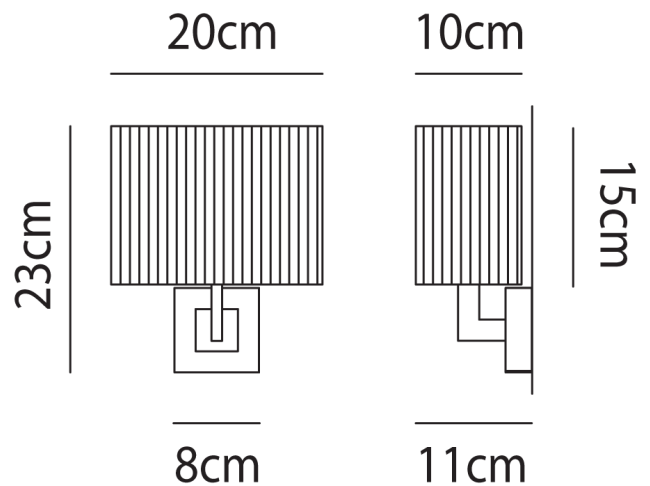

Designer	Manuel & Vanessa Vivian
Supplier	Axo Light
Country	Italy
SKU	AX A/CLAV/BR/W
Finish	White
Version	Bracket

Product Dimensions

Weight	1.5kg
IP Rating	IP20

Materials	Hand-made silken thread shade, metal frame
Dimming	Dependent on globe

Source	1 x E14 42W (Max)
---------------	-------------------