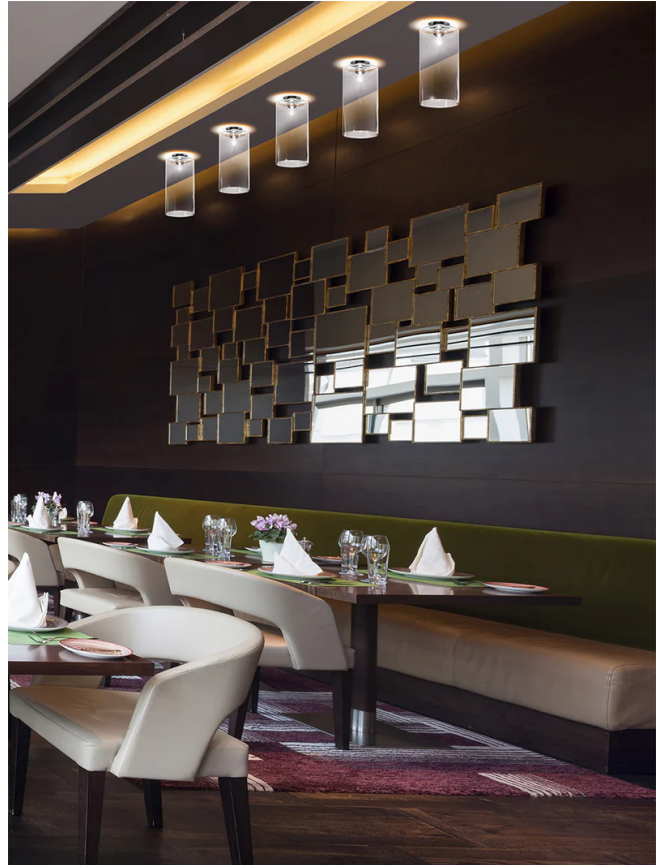

AX PL/SPILLRAY/G/RD

Spillray Ceiling Light

by Manuel & Vanessa Vivian

The Spillray collection of ceiling lamps is an elegant shape play on upturned goblets. The diffusers are made of glass with chrome-plated metal frame, gracefully illuminating any area. Available in several sizes and finish options.

| | |
|-----------------|-------------------------|
| Designer | Manuel & Vanessa Vivian |
| Supplier | Axo Light |
| Country | Italy |
| SKU | AX PL/SPILLRAY/G/RD |
| Finish | Red |
| Size | G |

Product Dimensions