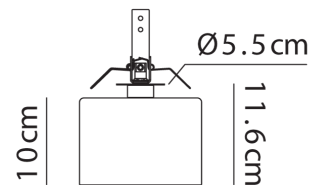

| | |
|-----------------|-------------------------|
| Designer | Manuel & Vanessa Vivian |
| Supplier | Axo Light |
| Country | Italy |
| SKU | AX PL/SPILLRAY/G/RD |
| Finish | Red |
| Size | G |

Product Dimensions

Ø4 cm

Ø14 cm

| | |
|------------------|-------|
| Weight | 0.6kg |
| IP Rating | IP20 |

| | |
|------------------|--------------------|
| Materials | Glass |
| Dimming | Dependent on globe |

| | |
|---------------|------------|
| Source | 1 x G4 20W |
|---------------|------------|