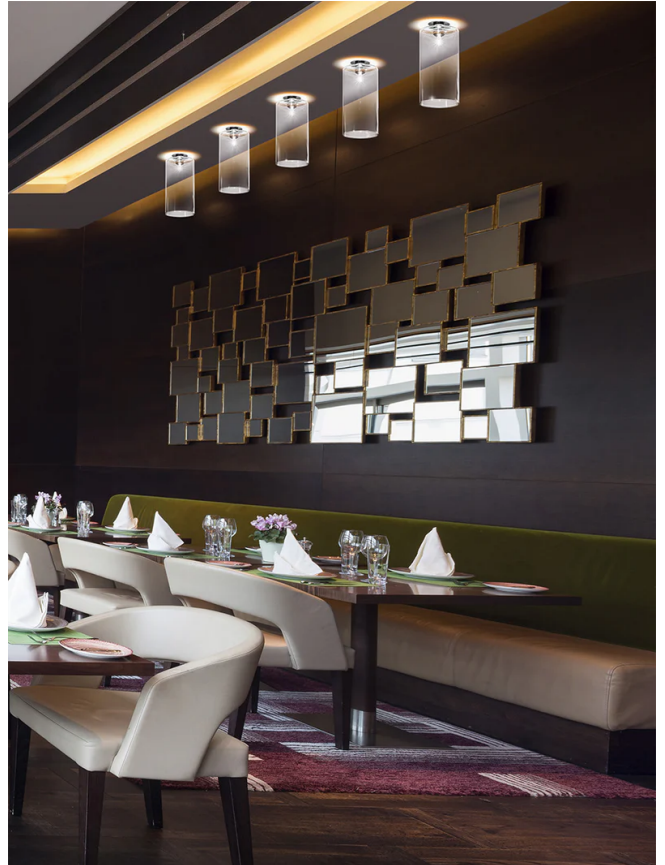

AX PL/SPILLRAY/G/RD

Spillray Ceiling Light

by Manuel & Vanessa Vivian

The Spillray collection of ceiling lamps is an elegant shape play on upturned goblets. The diffusers are made of glass with chrome-plated metal frame, gracefully illuminating any area. Available in several sizes and finish options.

Designer	Manuel & Vanessa Vivian
Supplier	Axo Light
Country	Italy
SKU	AX PL/SPILLRAY/G/RD
Finish	Red
Size	G

Product Dimensions

Weight	0.6kg	Materials	Glass	Source	1 x G4 20W
IP Rating	IP20	Dimming	Dependent on globe		