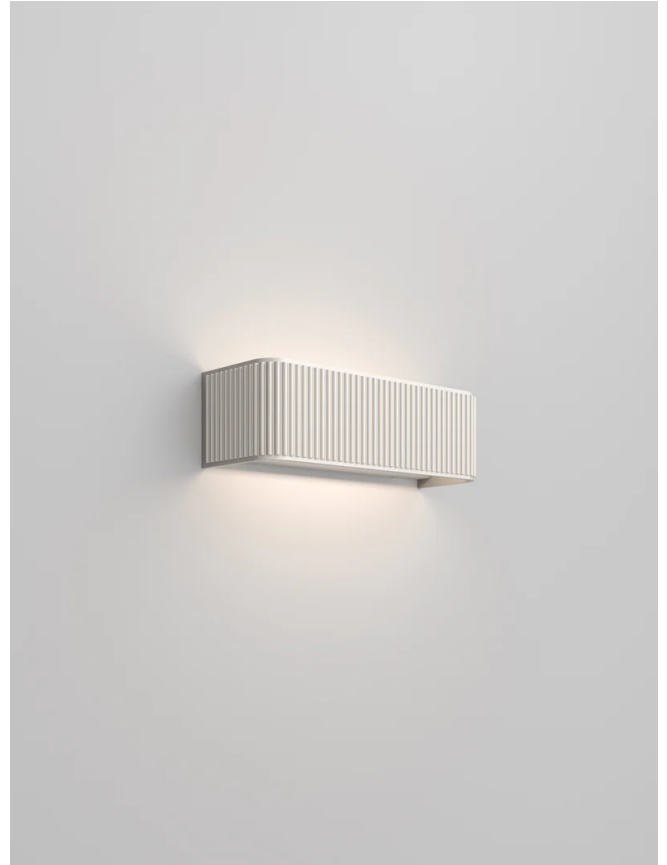

RO A/DRESSCODE/W2/3000K/PHASE/CHAMP

Dresscode Wall Light

by

Dresscode is a technical wall light with an elegant "dress". The shade is made of extruded aluminum and evokes the shape of a half lampshade made of pleated and hemmed fabric. The wall-mounted lamp diffuses light upwards and downwards via a dimmable LED source. Available in two size options in a variety of finishes.

Supplier	Rotaliana
Country	Italy
SKU	RO A/DRESSCODE/W2/3000K/PHASE/CHAMP
Size	W2
Finish	Champagne

Product Dimensions

Weight	1.66kg
Colour Temp	3000K
Emission	Up + down

Materials	Aluminium
Output	2360lm
IP Rating	IP20

Source	29W LED
CRI	90
Dimming	PHASE