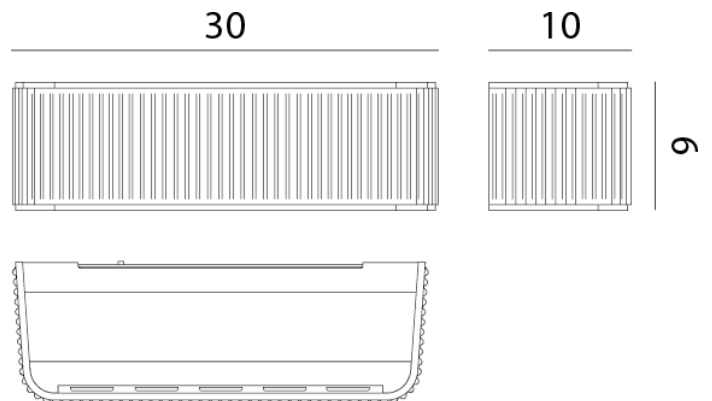

RO A/DRESSCODE/W2/3000K/PHASE/CHAMP

Dresscode Wall Light

by

Dresscode is a technical wall light with an elegant "dress". The shade is made of extruded aluminum and evokes the shape of a half lampshade made of pleated and hemmed fabric. The wall-mounted lamp diffuses light upwards and downwards via a dimmable LED source. Available in two size options in a variety of finishes.

Supplier	Rotaliana
Country	Italy
SKU	RO A/DRESSCODE/W2/3000K/PHASE/CHAMP
Size	W2
Finish	Champagne

Product Dimensions

Weight	1.66kg
Colour Temp	3000K
Emission	Up + down

Materials	Aluminium
Output	2360lm
IP Rating	IP20