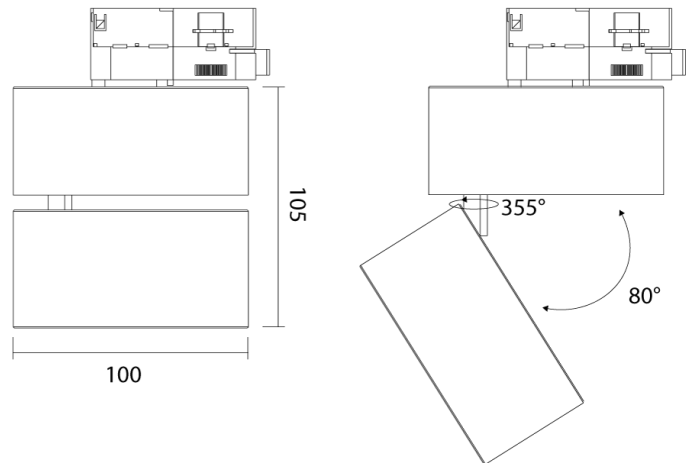

Tommy Track Light

by Studio Italia

The Tommy track mounted spot light with CREE COB LED light source and 90 degree adjustability. Die cast alloy body with painted finish. Phase dimmable with built-in driver. Available in black or white finish. Compatible with single circuit track.

Supplier	Studio Italia
Country	China
SKU	AC TK/TOMMY/DIMM/BK
Finish	Black

Product Dimensions

Materials	Aluminium
Output	1050lm
Dimming	PHASE

Source	12W LED
CRI	90
Notes	90 degree adjustability, built-in driver, compatible with single circuit track

Colour Temp	3000K
Emission	38 degree beam