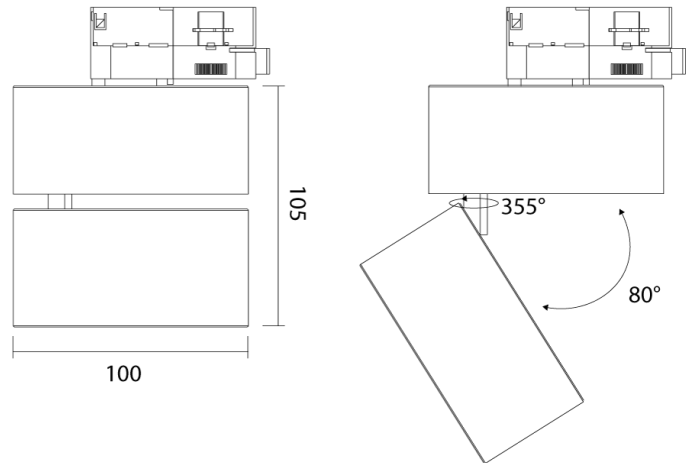

Supplier	Studio Italia
Country	China
SKU	SI TK/TOMMY/DIMM/BK
Finish	Black

Product Dimensions