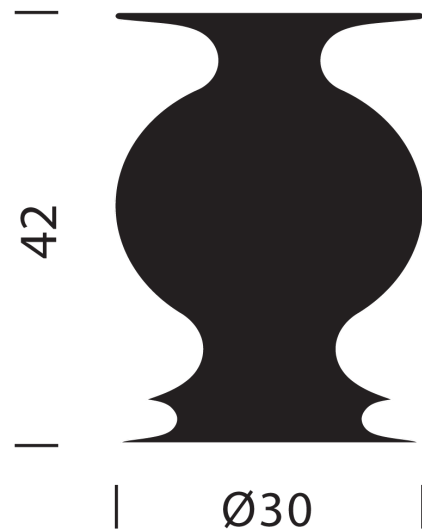

PP VASO CERAMICA/WHITE

Vaso

by Michele de Lucchi

The 'Vaso Bianco' and 'Vaso Nero' are classics of the Produzione Privata collection. An elegantly designed vase available in glossy black or the classic white finish, both are handcrafted with the technique of ceramic casting. Designed by Michele De Lucchi.

**Designer** Michele de Lucchi**Supplier** Produzione Privata**Country** Italy**SKU** PP VASO CERAMICA/WHITE**Finish** Bianco

Product Dimensions

**Materials** Ceramic