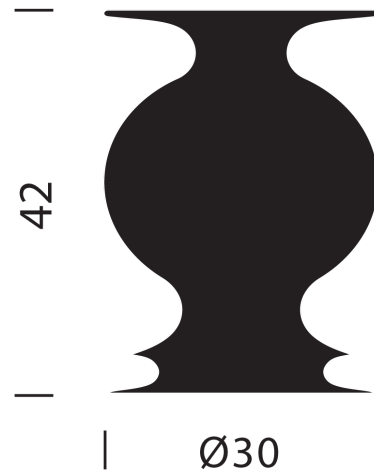

Vaso

by Michele de Lucchi

The 'Vaso Bianco' and 'Vaso Nero' are classics of the Produzione Privata collection. An elegantly designed vase available in glossy black or the classic white finish, both are handcrafted with the technique of ceramic casting. Designed by Michele De Lucchi.

Designer	Michele de Lucchi
Supplier	Produzione Privata
Country	Italy
SKU	PP VASO CERAMICA/WHITE
Finish	Bianco

Product Dimensions

Materials	Ceramic
------------------	---------