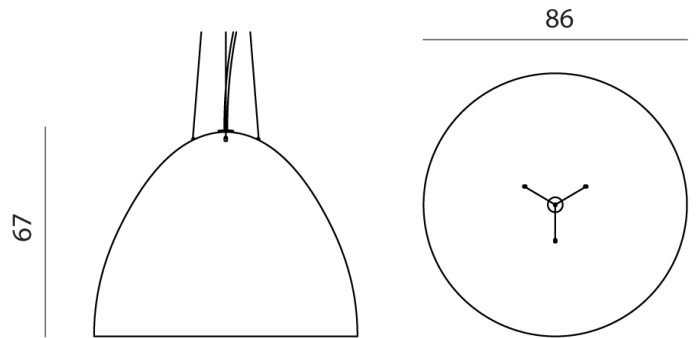

Plume Pendant

by Gio Colonna Romano

Thin, light, and essential, Plume is an oversize hanging lamp made in fiberglass. Ideal for feature lighting applications due to its large size, Plume creates an elegant contrast between its beige grey exterior and white interior. Design by Gio Colonna Romano for Slide and made in Italy.

Designer	Gio Colonna Romano
Supplier	SLIDE srl
Country	Italy
SKU	SLD S/PLUME/90/GREY
Finish	Beige Grey (RAL 7006)

Product Dimensions

Weight	10kg
IP Rating	IP20

Materials	Fiberglass
------------------	------------