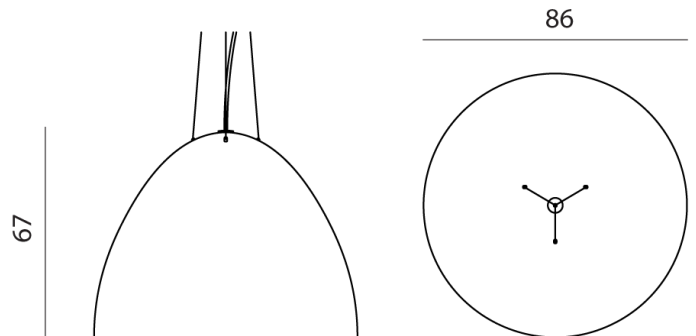

Designer Gio Colonna Romano

Supplier Slide

Country Italy

SKU SLD S/PLUME/90/GREY

Finish Beige Grey (RAL 7006)

Product Dimensions

Weight 10kg

Materials Fiberglass