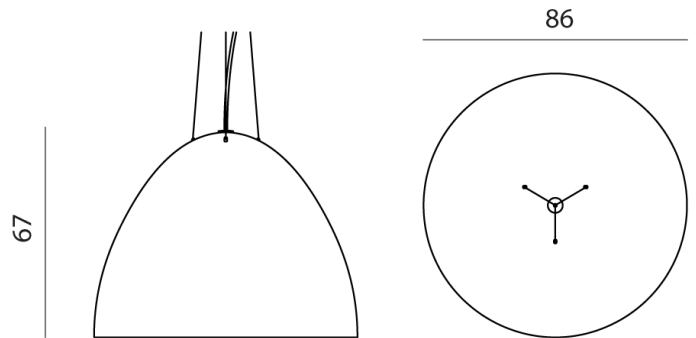

Designer Gio Colonna Romano

Supplier Slide

Country Italy

SKU SLD S/PLUME/90/GREY

Finish Beige Grey (RAL 7006)

Product Dimensions

Weight 10kg

Materials Fiberglass