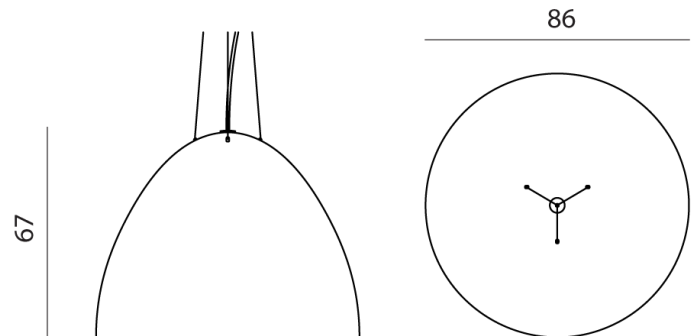

### Product Dimensions

**Weight** 10kg

**Materials** Fiberglass

**Source** 1 x E27 25W (Max)

**IP Rating** IP20