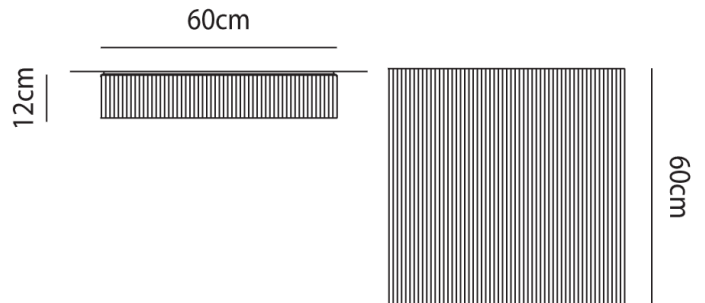

Designer	Manuel & Vanessa Vivian
Supplier	Axo Light
Country	Italy
SKU	AX PL/CLAVI/WH
Finish	White

Product Dimensions

Weight	3kg	Materials	Hand-made silken thread shade, metal frame	Source	3 x E27 46W (Max)
IP Rating	IP20	Dimming	Dependent on globe		