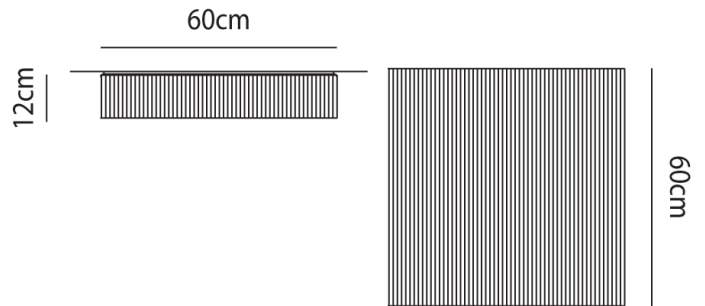

Designer	Manuel & Vanessa Vivian
Supplier	Axo Light
Country	Italy
SKU	AX PL/CLAVI/TA
Finish	Tobacco

Product Dimensions

Weight	3kg	Materials	Hand-made silken thread shade, metal frame	Source	3 x E27 46W (Max)
IP Rating	IP20	Dimming	Dependent on globe		