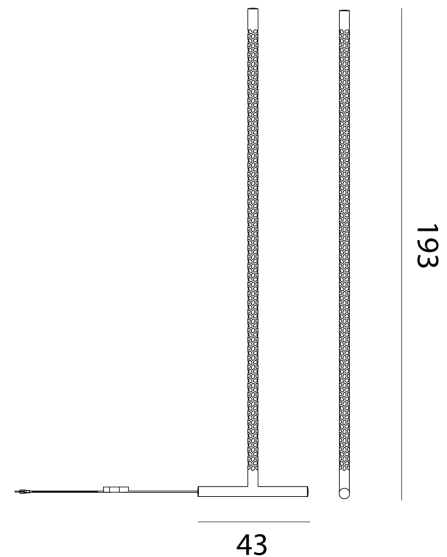

RO PT/SQUIGGLE/F1/3000K/WHITE

Squiggle Floor Lamp

by Paolo Rizzatto

Inspired by the "Neon structure" by Lucio Fontana for the 9th Triennale of Milan, Squiggle is a suspended tubular exoskeleton which contains an LED strip. A sequence of irregular hexagon-shaped holes allow light to escape the metal structure, generating varying geometrical shapes: broken curved lines, the infinity symbol, and concentric rings of various sizes. Floor lamp available in matt gold, black or white finish in 2700K or 3000K.

Designer	Paolo Rizzatto
Supplier	Rotaliana
Country	Italy
SKU	RO PT/SQUIGGLE/F1/3000K/WHITE
Finish	White
Version	3000K

Product Dimensions

Weight	5.05kg
Colour Temp	3000K
IP Rating	IP20

Materials	Metal
Output	3000lm
Dimming	Push button dimmer

Source	43W LED
CRI	90