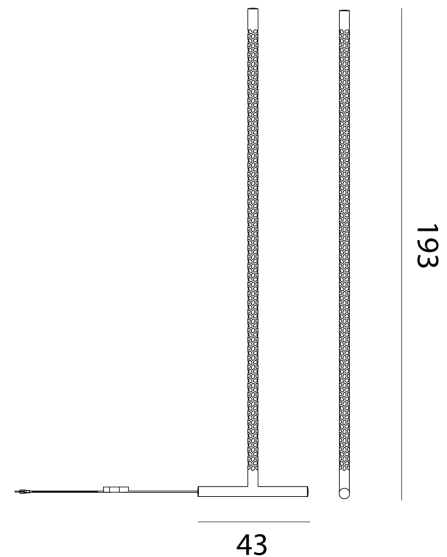

RO PT/SQUIGGLE/F1/2700K/GOLD

Squiggle Floor Lamp

by Paolo Rizzatto

Inspired by the "Neon structure" by Lucio Fontana for the 9th Triennale of Milan, Squiggle is a suspended tubular exoskeleton which contains an LED strip. A sequence of irregular hexagon-shaped holes allow light to escape the metal structure, generating varying geometrical shapes: broken curved lines, the infinity symbol, and concentric rings of various sizes. Floor lamp available in matt gold, black or white finish in 2700K or 3000K.

Designer	Paolo Rizzatto
Supplier	Rotaliana
Country	Italy
SKU	RO PT/SQUIGGLE/F1/2700K/GOLD
Finish	Gold
Version	2700K

Product Dimensions

Weight	5.05kg
Colour Temp	2700K
IP Rating	IP20

Materials	Metal
Output	3000lm
Dimming	Push button dimmer

Source	43W LED
CRI	90